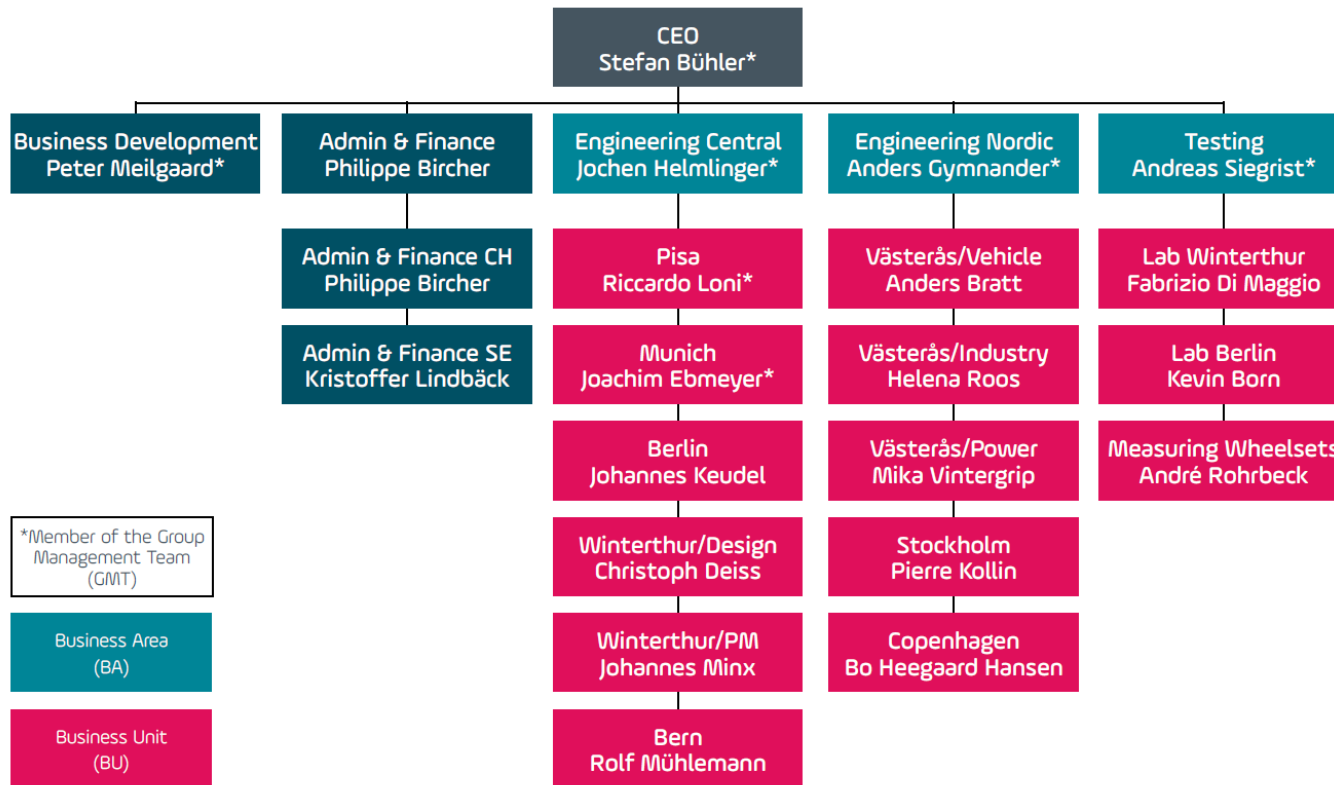

Respect ... to guide our actions

How we are organised...

We undertake multiple roles

We serve four key customer groups

The services we offer to manufacturers, operators, authorities & maintainers

Engineering tomorrow's mobility

PROSE was founded in 1982 and is an independently owned mobility solutions provider, servicing global clients. As trusted partners, we can be relied on to deliver. For more than 30 years we have combined experience in rail engineering with an agile, ingenious approach to future mobility, creating high quality solutions based on a deep understanding of our customers' business.