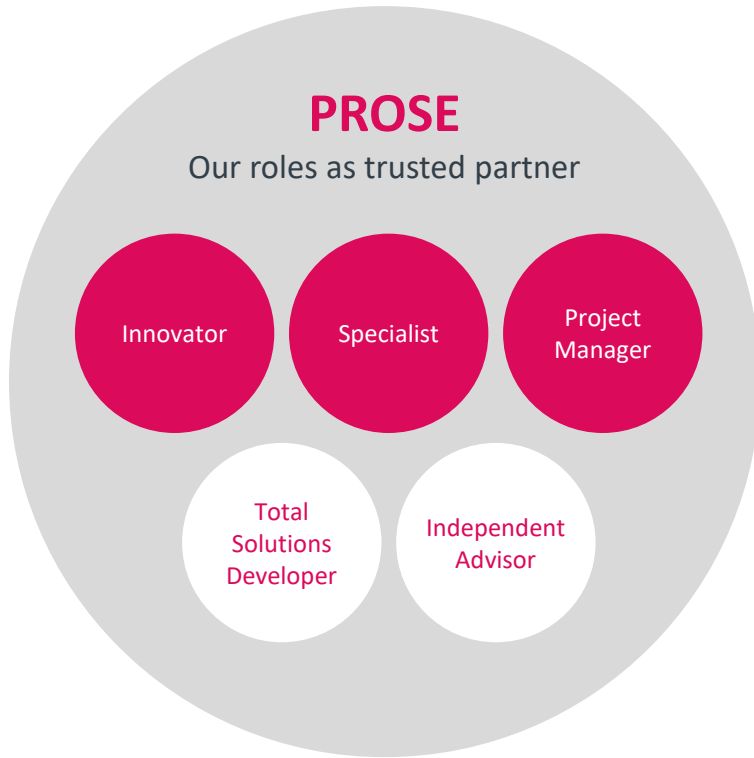

We undertake multiple roles